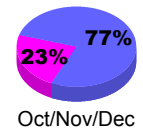

Membership Results
2012-2013

Membership
2011-2012

Month	Net Memb Goal	Actual New Memb	Actual Dropped Memb	Gain/Loss of Memb	Gain/Loss of Memb
Jul/Aug/Sep		27	-55	-28	3
Oct/Nov/Dec		11	-36	-25	-34
Jan/Feb/Mar					-24
Totals		38	-91	-53	-55

Membership Results 2012-2013

Goal, New, Dropped, Gain/Loss

Comparison of Membership Gain/Loss

Current Year Compared to the Previous Year

Gender Comparison 2012-2013

Jan/Feb/Mar

Male

Female