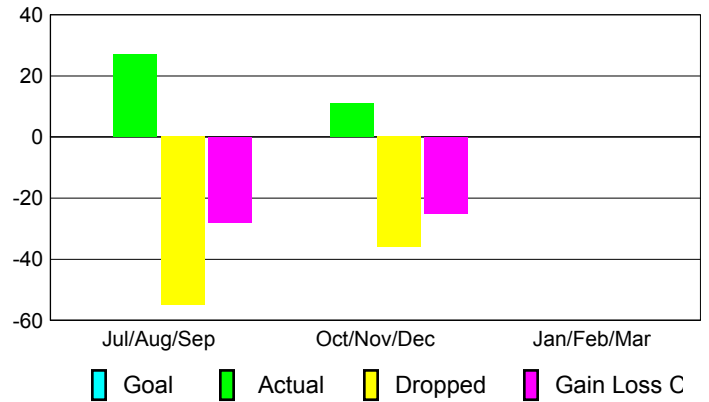

Membership Results 2012-2013

Goal, New, Dropped, Gain/Loss

Comparison of Membership Gain/Loss

Current Year Compared to the Previous Year