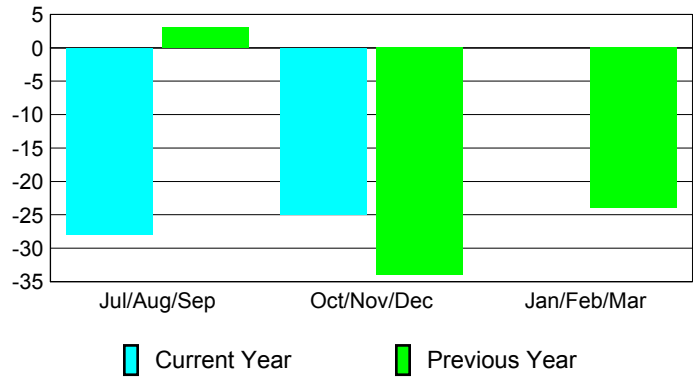

Membership Results
2012-2013

Membership
2011-2012

Month	Net Memb Goal	Actual New Memb	Actual Dropped Memb	Gain/Loss of Memb	Gain/Loss of Memb
Jul/Aug/Sep		27	-55	-28	3
Oct/Nov/Dec		11	-36	-25	-34
Jan/Feb/Mar					-24
Totals		38	-91	-53	-55

Membership Results 2012-2013

Goal, New, Dropped, Gain/Loss

Comparison of Membership Gain/Loss

Current Year Compared to the Previous Year

Gender Comparison 2012-2013

Jan/Feb/Mar

Male

Female