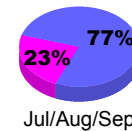

Membership Results
2012-2013

Membership
2011-2012

Month	Net Memb Goal	Actual New Memb	Actual Dropped Memb	Gain/Loss of Memb	Gain/Loss of Memb
Jul/Aug/Sep		27	-55	-28	3
Oct/Nov/Dec		11	-36	-25	-34
Jan/Feb/Mar					-24
Totals		38	-91	-53	-55

Membership Results 2012-2013

Goal, New, Dropped, Gain/Loss

Comparison of Membership Gain/Loss

Current Year Compared to the Previous Year

Gender Comparison 2012-2013

Jan/Feb/Mar

Male

Female